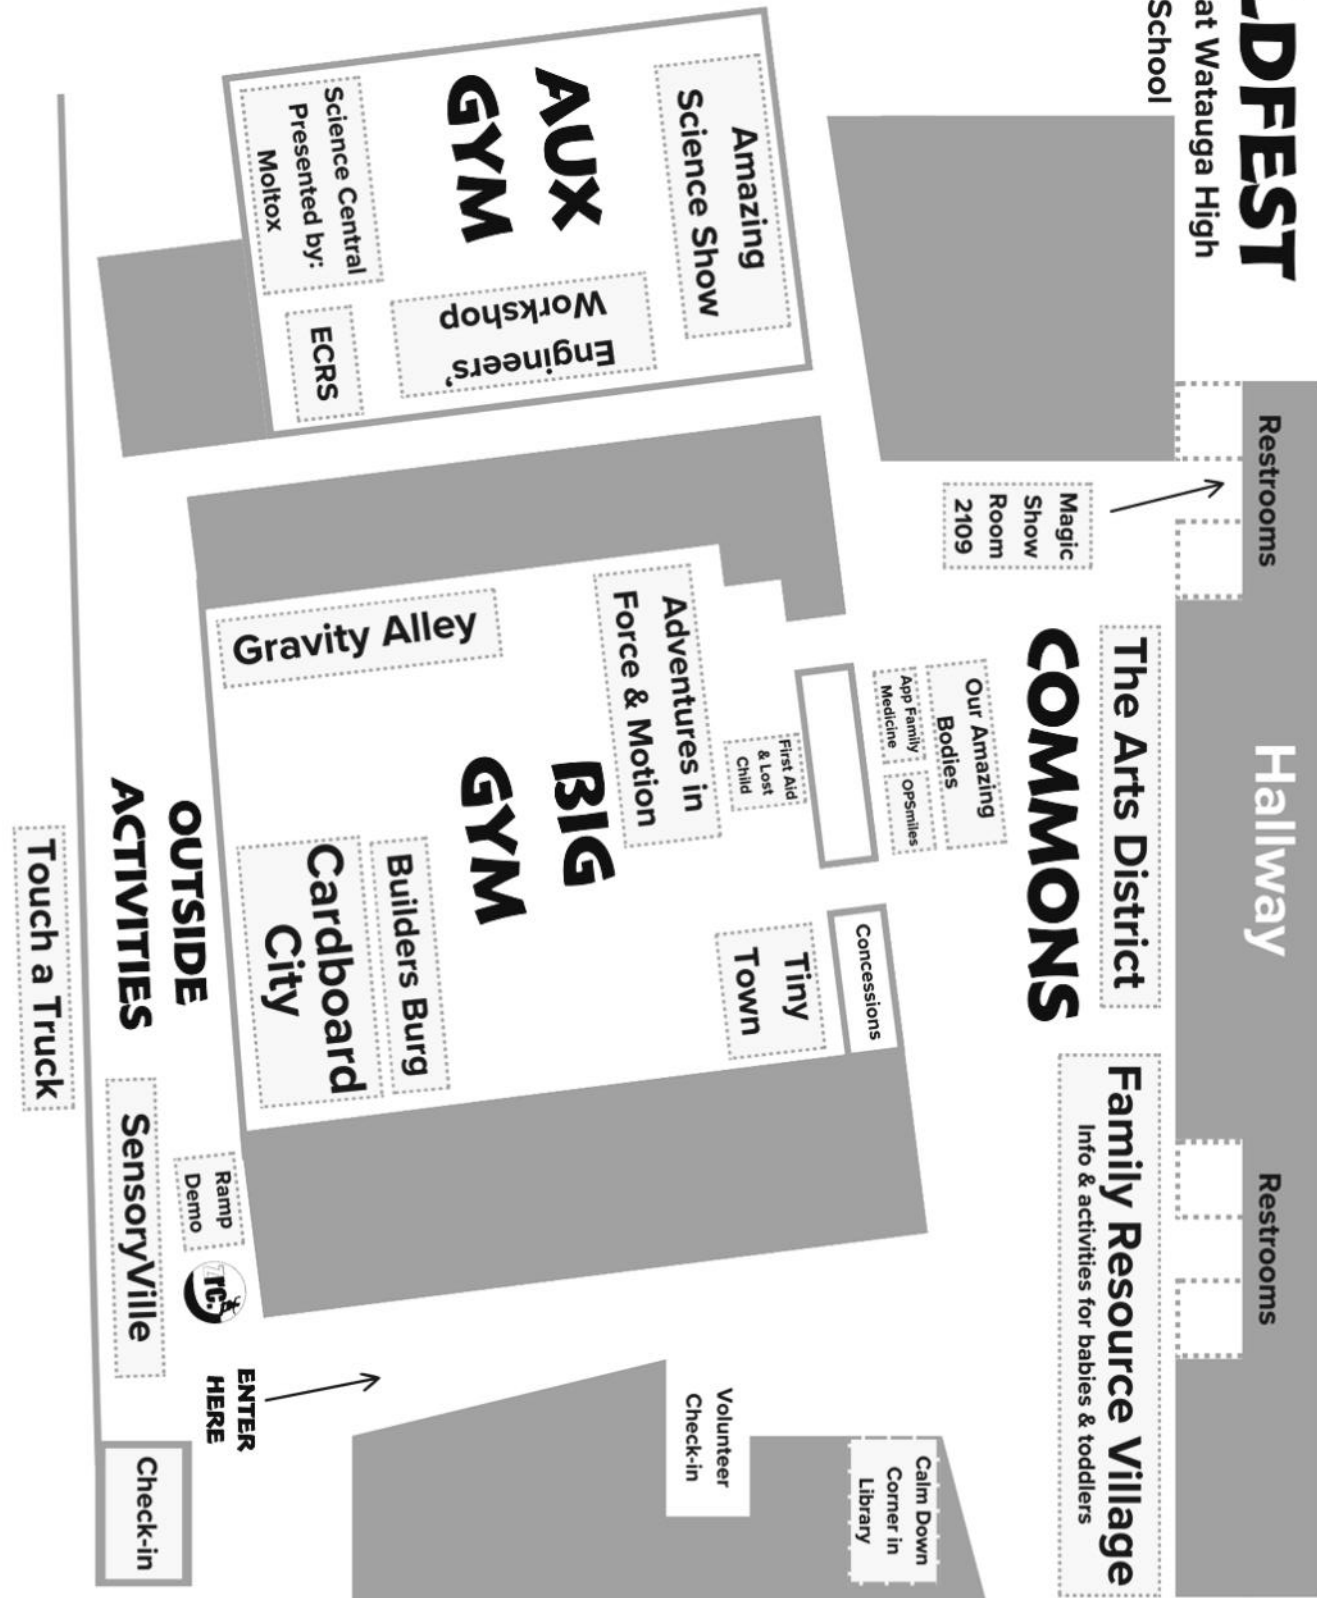

PLAYHOUSE BUILDFEST